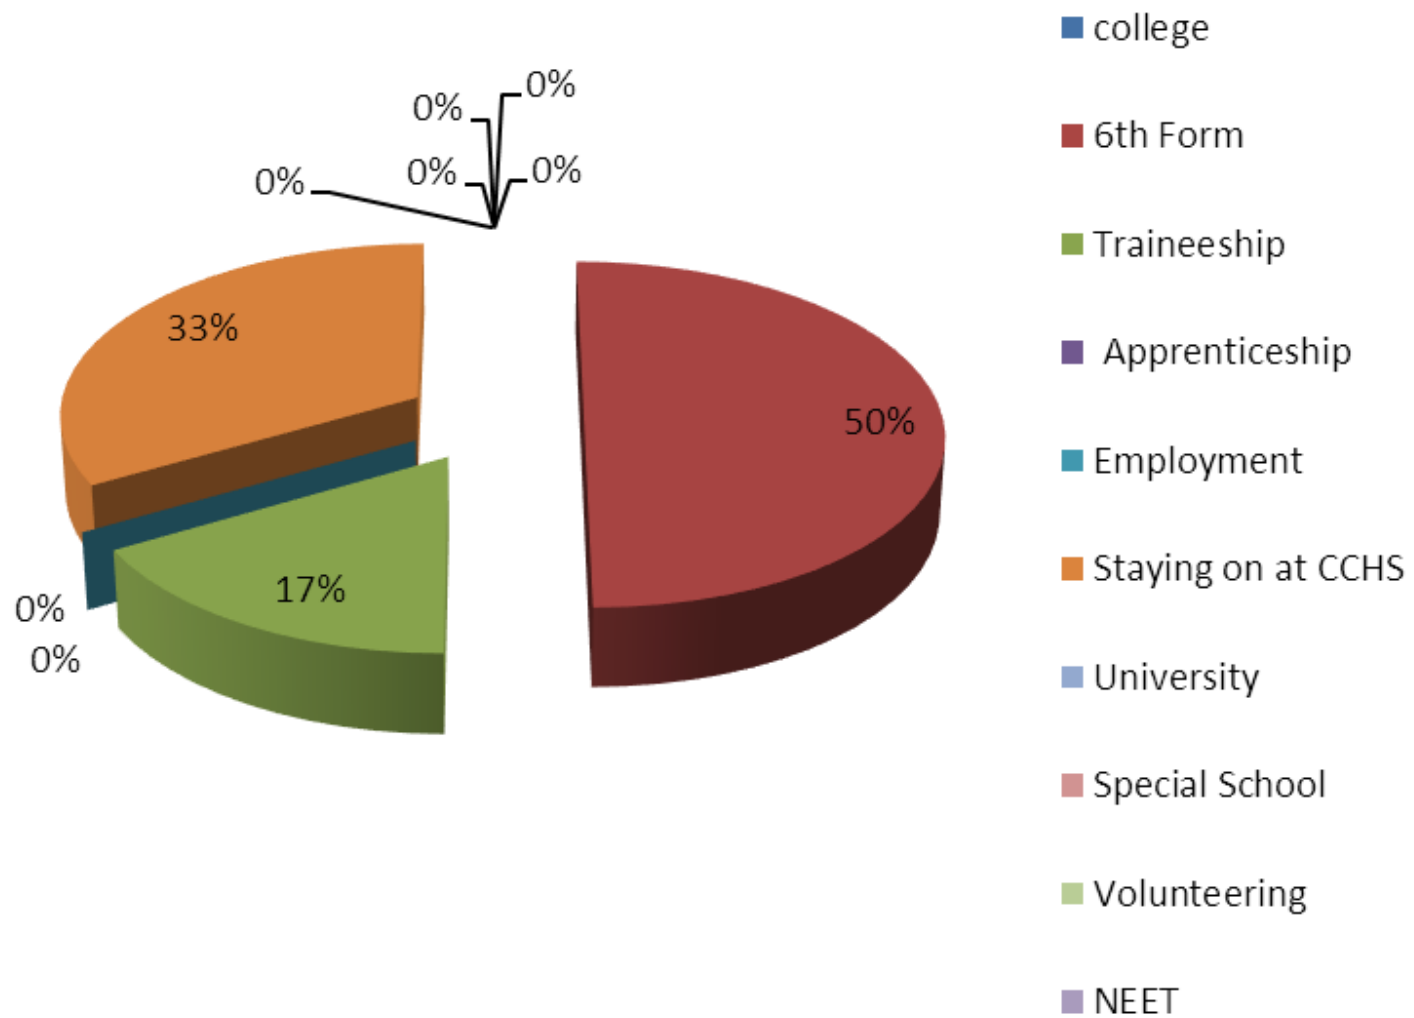

Chelsea Community Hospital School Destination Data

Community Students
Summer/Autumn 2017

Destinations

Academic Year leavers	Total Number of Students year 11+	College	6th Form	Traineeship	Apprenticeship	Employment	Staying on at CCHS	Special School	University	NEET
Jun-17	6	0	3	1	0	0	2	0	0	0
Jun-16	10	1	2	1	1	0	4	0	1	0
Jun-15	10	2	2	0	0	0	2	2	1	1
Jun-14	12	4	2	0	0	0	6	N/A	N/A	0
Jun-13	11	2	3	0	0	1	5	N/A	N/A	0
Jun-12	8	1	2	N/A	0	0	5	N/A	N/A	0
Jun-11	6	4	0	N/A	0	1	0	N/A	N/A	1

Post 16 Destinations July 2017

Courses of Study/Training

Academic Year leavers	Total Number of Students year 11+	Studying BTEC/Vocational	Studying A Level	Training as an apprentice (NVQ)	Studying a GCSE programme at CCHS or college	Studying a Bespoke Programme	Number working	Degree	NEET
Jun-17	6	2	1	0	2	1	0	N/A	0
Jun-16	10	1	2	1	4	1	0	1	0
Jun-15	10	2	2	0	2	2	0	1	1
Jun-14	12	5	1	0	6	N/A	0	N/A	0
Jun-13	11	3	1	0	4	N/A	1	N/A	0
Jun-12	8	2	1	0	5	N/A	0	N/A	0
Jun-11	6	4	0	0	0	N/A	1	N/A	1